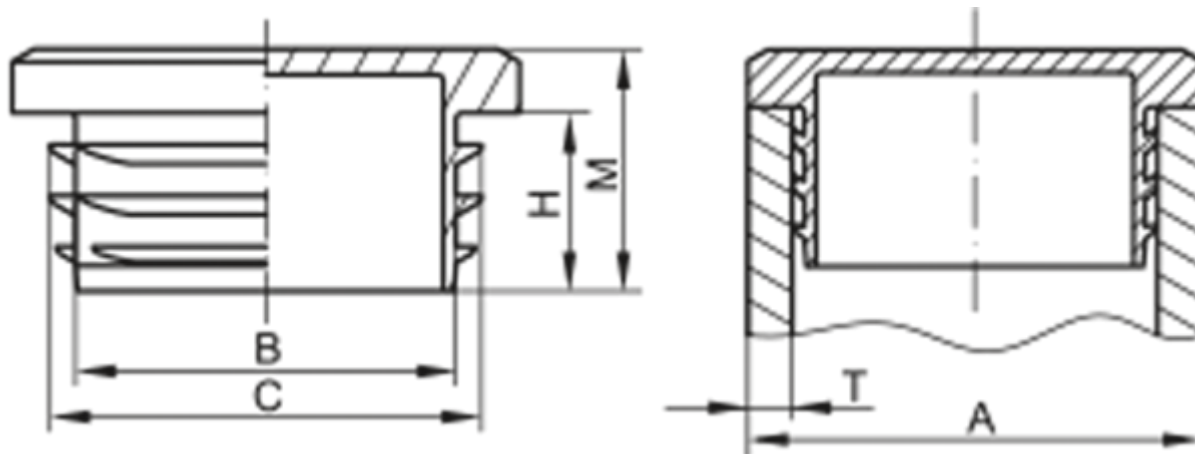

Article number: 59GPN260Q1001003

Description: KLEE Square plugs GPN 260 - 100x100 (Wall thickness 3)

## Measures

A = 100x100

B = 91

C = 96

H = 17

M = 22

T = 3